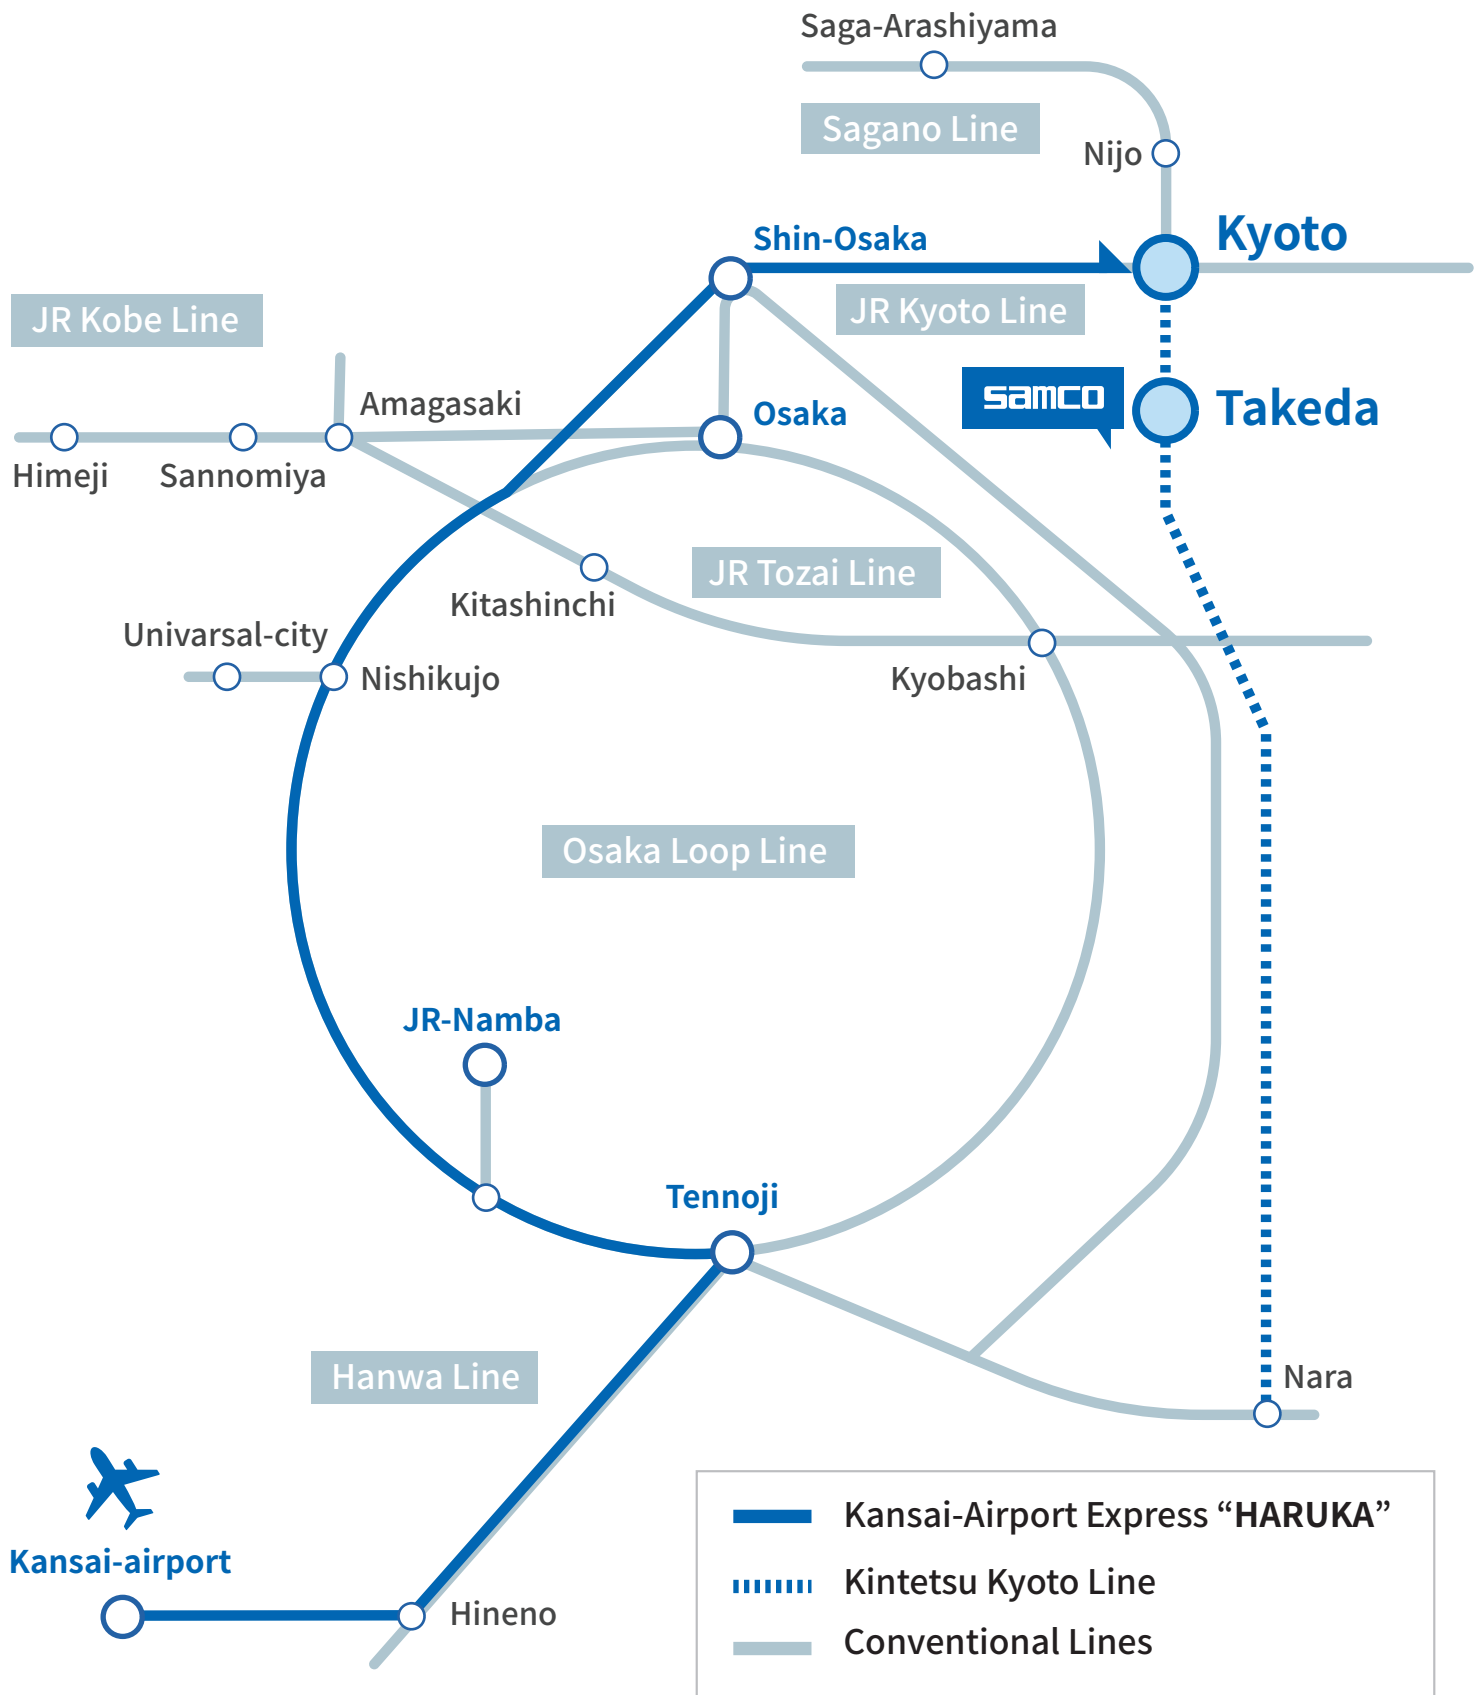

# SAMCO ACCESS MAP

Kansai-Airport Express "Haruka" (Kansai-Airport → Kyoto: 1 hour 20 min)

More information ([link to Travel area guide in West Japan](#))

▶ Access to Kansai-airport Station from Kansai Airport (KIX)

# SAMCO ACCESS MAP

## Hotels near Kyoto Station Hachijo Exit (South Exit)

# SAMCO ACCESS MAP

20 ~ 30 min from Kyoto Station.