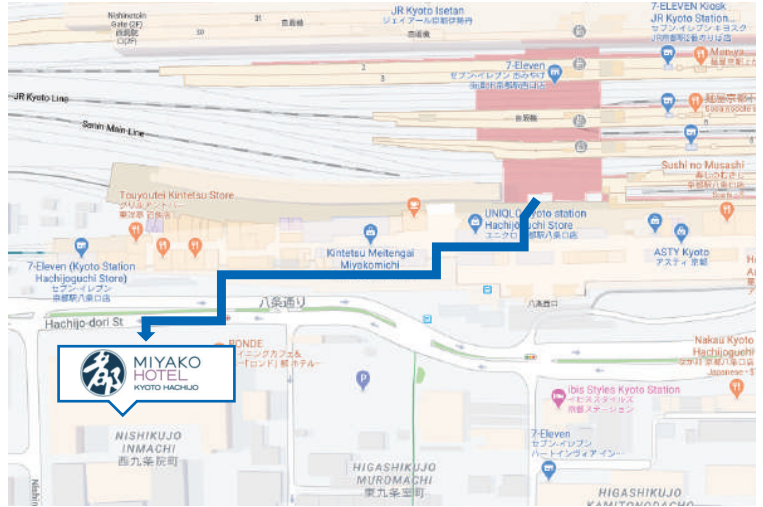

# SAMCO ACCESS MAP

## Hotels near Kyoto Station Hachijo Exit (South Exit)

### MIYAKO HOTEL KYOTO HACHIOJO

17, Nishikujo-Inmachi Minami-ku,  
Kyoto 601-8412, Japan

Tel: +81-75-661-7111 (within Japan 075-661-7111)

URL

<https://www.miyakohotels.ne.jp/kyoto-hachijo/english/index.html>

# SAMCO ACCESS MAP

20 ~ 30 min from Kyoto Station.