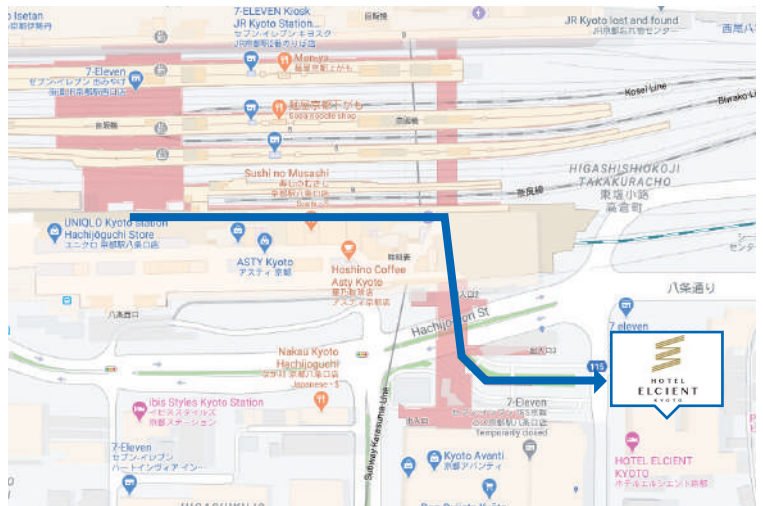

# SAMCO ACCESS MAP

## Hotels near Kyoto Station Hachijo Exit (South Exit)

### MIYAKO HOTEL KYOTO HACHIOJO

17, Nishikujo-Inmachi Minami-ku,  
Kyoto 601-8412, Japan

Tel: +81-75-661-7111 (within Japan 075-661-7111)

URL

<https://www.miyakohotels.ne.jp/kyoto-hachijo/english/index.html>

# SAMCO ACCESS MAP

20 ~ 30 min from Kyoto Station.